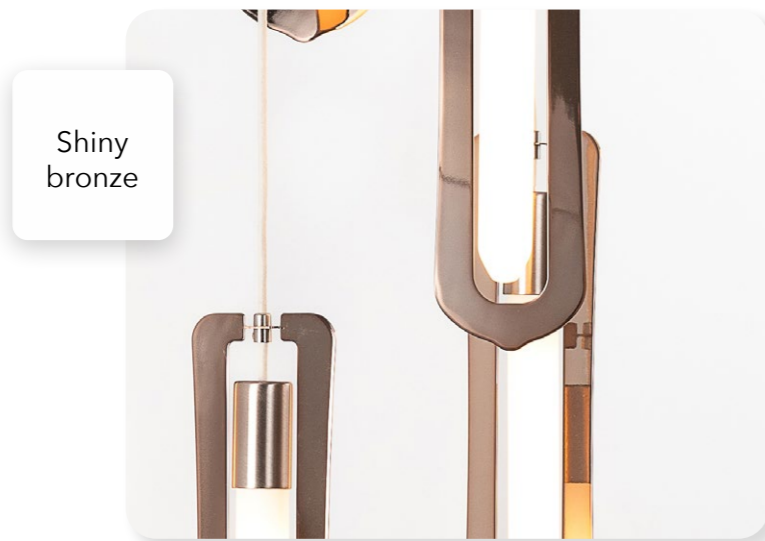

13

NEWELS

Design by Hind Rabii / 2014

Newel is an essential pendant, free to move, essential as an accessory needed to finish a scenography.

Made of metal, available in a range of finishes: Bronze, gold and black chrome, finished by galvanisation.

Like a jewel, it shines with its own light thanks to its luminous body with a warm led light. A unique artistic creation that is a precious addition to any environment.

NEWELS

NEWELS

FINISH

Black chrome

Shiny gold

Shiny bronze

TECHNICAL

-NEWEL WALL
IP20 E27 T30 led bulb 5w 2500K 450 lm

-NEWEL
IP20 E27 T30 led bulb 5w 2500K 450 lm

Phase-cut dimming.