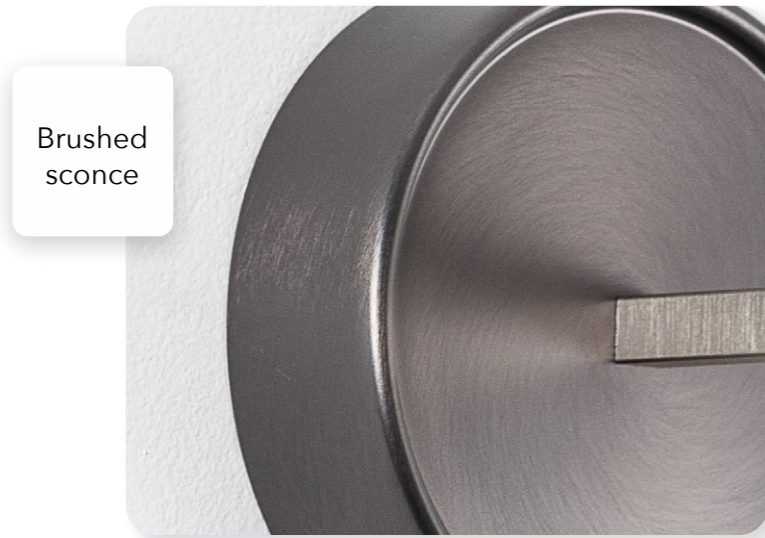

13

NEWELS

Design by Hind Rabii / 2014

Newel is an essential pendant, free to move, essential as an accessory needed to finish a scenography.

Made of metal, available in a range of finishes: Bronze, gold and black chrome, finished by galvanisation.

Like a jewel, it shines with its own light thanks to its luminous body with a warm led light. A unique artistic creation that is a precious addition to any environment.

NEWELS

NEWELS

FINISH

Black chrome

Shiny gold

Shiny bronze

TECHNICAL

-NEWEL WALL
IP20 E27 T30 led bulb 5w 2500K 450 lm

-NEWEL
IP20 E27 T30 led bulb 5w 2500K 450 lm

Phase-cut dimming.